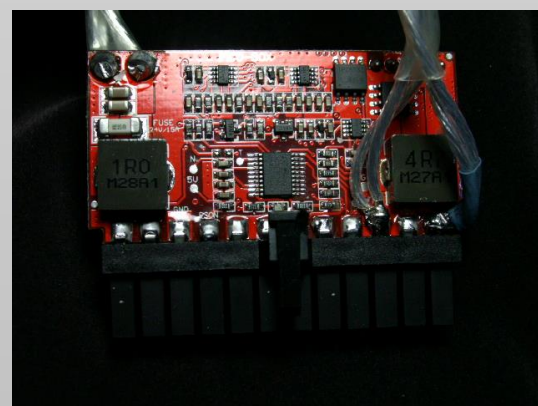

PPA TZ YUN Red USB Cable

PPA 160W PSU (wide range)