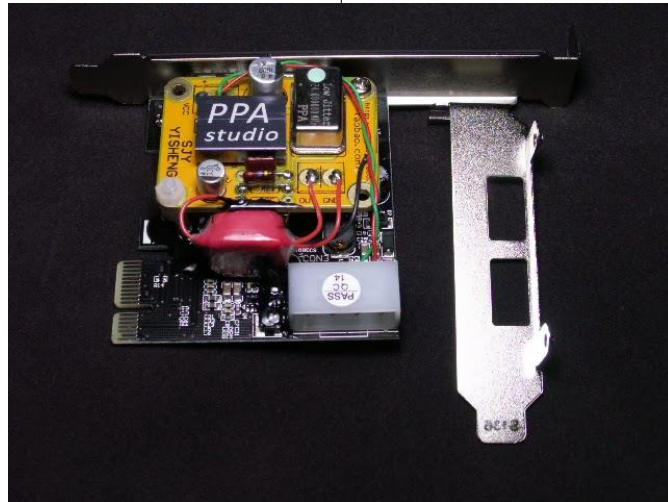

PPA TZ YUN LAN Cable

PPA 160W PSU (wide range)

PPA CF/SATA Adapter

PPA MLC SSD

PPA RED SATA Cables

PPA USB3 Card

PPA TZ YUN Red USB Cable

S0tM dX-USB HD\* & mBPS-d2s

VOVOX vocalis IC digital AES/EBU

\*S0tM S-CLK 2224 SuperClock

MYTEK STEREO192-DSD DAC\*

\*HiFi-Tuning Supreme 3 Fuse's

Tubes: Siemens CCa / Tung-Sol 7236 / Telefunken EZ80

WooAudio WA2 Headphone TubeAmp\*

VOVOX textura IC direct RCA Cables